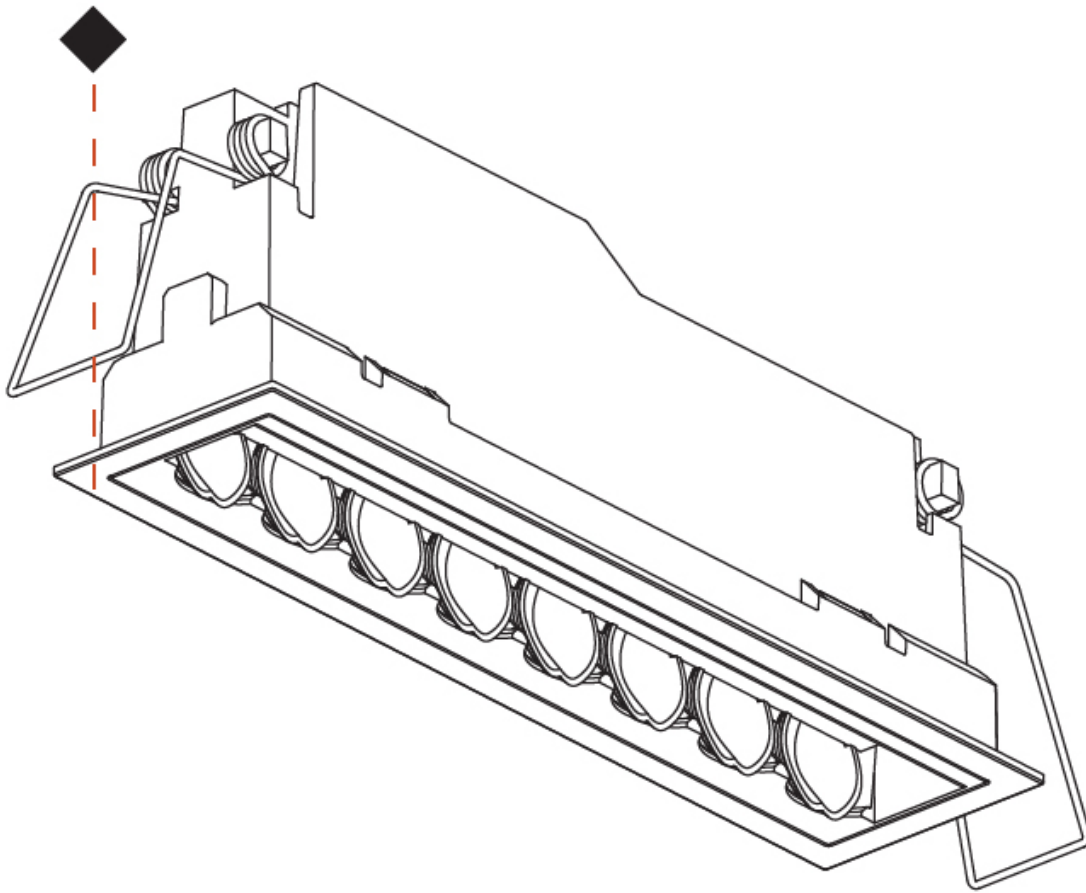

## MAGIQ HOLLOW WALLWASH KORONA RECESSED

A35584-

PROJECT \_\_\_\_\_

TYPE \_\_\_\_\_

SPECIFIER \_\_\_\_\_

QUANTITY \_\_\_\_\_

DATE \_\_\_\_\_

A