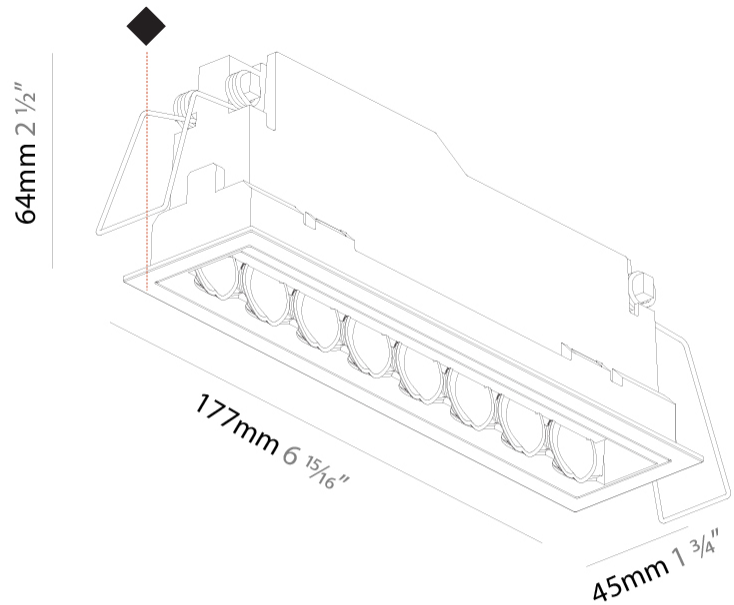

GENERAL

Series: Magiq Hollow Wallwash
Subseries: Magiq Hollow Wallwash
Partner: Prolicht
Division: Architectural
Installation: Recessed
Product Type: Wallwash
Mounting Location: Ceiling
Light Distribution: Downlight

PHYSICAL

Shape: Rectangle
Length (mm): 177
Length (in): 6 15/16
Width (mm): 45
Width (in): 1 3/4
Height (mm): 64
Height (in): 2 1/2
Ceiling Thickness (mm): 5 - 30
Ceiling Thickness (in): 1/16 - 1 3/16
Min. Recessing Depth (mm): 100
Min. Recessing Depth (in): 3 15/16
Fixture Finish: SSR / BKV / CWI / CRY / HAB / UFT / ITA / RUA / FTG / MYG / LOD / PUS / FRO / FUP / KIA / POP / BLS / SPG / MEY / GOH / CHC / COM / ABZ / JAG / OBR / MOS / ROR
Fixture Material: Aluminum Die Cast
Cut-out Measurements: 170mm / 6 11/16" x 38mm / 1 1/2"

ELECTRICAL

Lamp Type: LED (Zhaga Standard)
Input Wattage (W): 19
Total Output Wattage (W): 17.2
Dimming: Tri-Mode (Non-Dimming and Phase Dimming (120Vac only) and 0-10V Dimming)
Driver Included: No
Driver Location: Remote
Driver Type: Constant Current - Universal
Driver Class: Class 2
Input Voltage (V): 120 - 277
Constant Current (MA): 700

LED

Number of LEDs: 8
Color Temperature (°K): 2700 / 3000 / 3500 / 4000
Max. Delivered Lumen (lm): 1270 / 1270 / 1513 / 1544
Nominal Lumen (lm): 1492 / 1492 / 1778 / 1814
CRI: >90 CRI
Lamp Life (hrs): 50000

OPTICAL

RATINGS AND CERTIFICATIONS

Certified By: CSA Certified to UL and CSA Standards
IP rating: IP20

100mm
3 15/16"

5 - 30 mm
3/16" - 1 3/16"

170mm x 38mm
6 11/16" x 1 1/2"